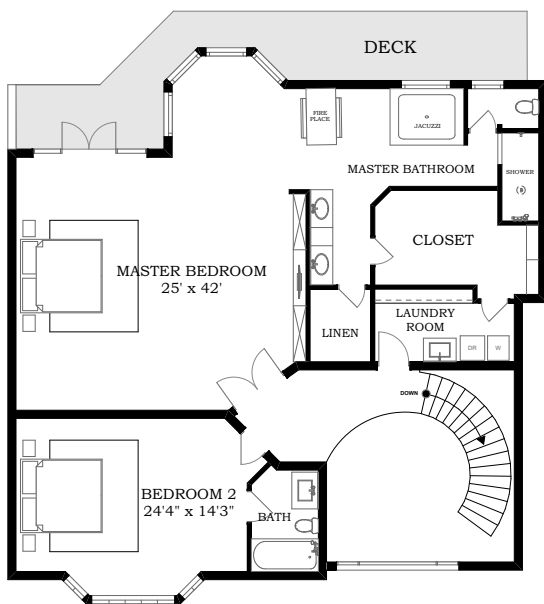

**17776 Sweetbriar Place
Castro Valley, CA 94546**

NATHAN JINES & HOWARD CONVERSE

HIGHLAND PARTNERS

BOUTIQUE REAL ESTATE - INTERNATIONAL PRESENCE

TOTAL SQUARE FOOTAGE : 5,014 sq.ft

MAIN LEVEL: 1,892 sq.ft
UPPER LEVEL: 1,402 sq.ft
LOWER LEVEL: 750 sq.ft
GUEST HOUSE: 970 sq.ft

MAIN HOUSE : UPPER LEVEL

GUEST HOUSE

MAIN HOUSE : MAIN LEVEL

MAIN HOUSE : LOWER LEVEL