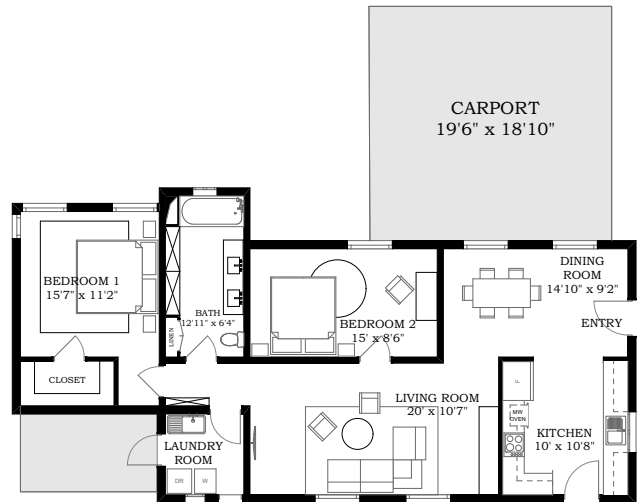

**17776 Sweetbriar Place
Castro Valley, CA 94546**

NATHAN JINES & HOWARD CONVERSE

HIGHLAND PARTNERS

BOUTIQUE REAL ESTATE - INTERNATIONAL PRESENCE

TOTAL SQUARE FOOTAGE : 5,014 sq.ft

MAIN LEVEL: 1,892 sq.ft
UPPER LEVEL: 1,402 sq.ft
LOWER LEVEL: 750 sq.ft
GUEST HOUSE: 970 sq.ft

MAIN HOUSE : UPPER LEVEL

GUEST HOUSE

MAIN HOUSE : MAIN LEVEL

MAIN HOUSE : LOWER LEVEL