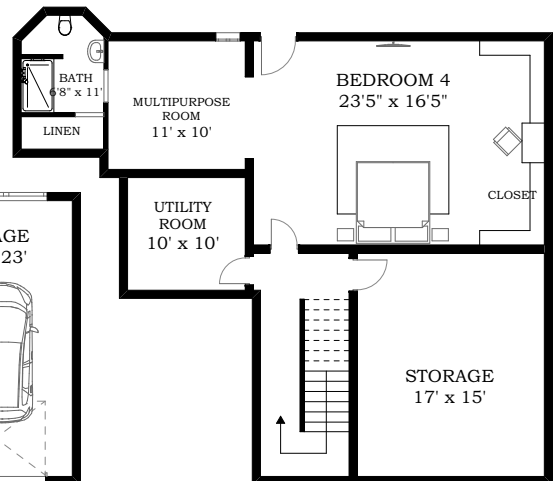

**17776 Sweetbriar Place
Castro Valley, CA 94546**

NATHAN JINES & HOWARD CONVERSE

HIGHLAND PARTNERS

BOUTIQUE REAL ESTATE - INTERNATIONAL PRESENCE

TOTAL SQUARE FOOTAGE : 5,014 sq.ft

MAIN LEVEL: 1,892 sq.ft
UPPER LEVEL: 1,402 sq.ft
LOWER LEVEL: 750 sq.ft
GUEST HOUSE: 970 sq.ft

MAIN HOUSE : UPPER LEVEL

GUEST HOUSE

MAIN HOUSE : MAIN LEVEL

MAIN HOUSE : LOWER LEVEL