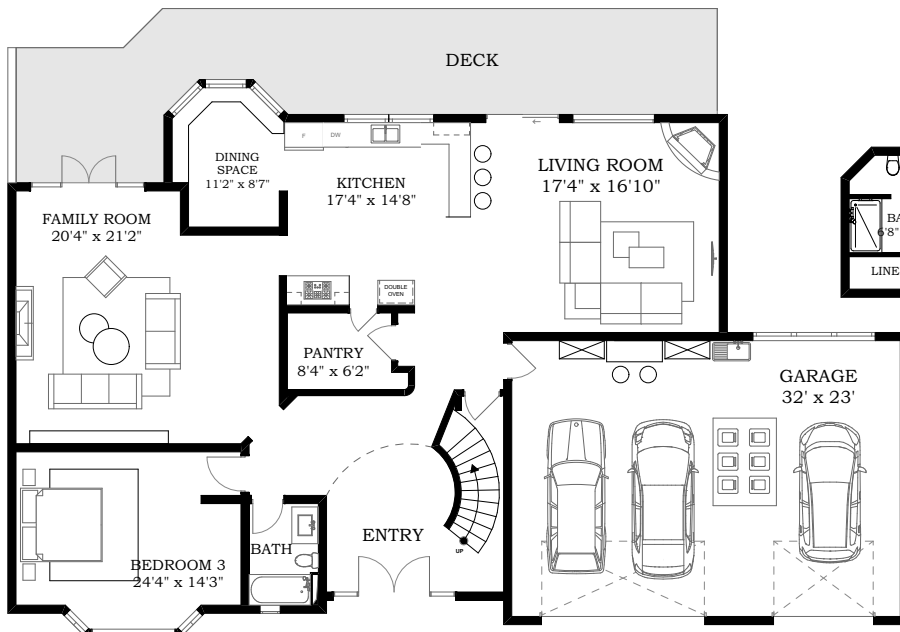

**17776 Sweetbriar Place
Castro Valley, CA 94546**

NATHAN JINES & HOWARD CONVERSE

HIGHLAND PARTNERS

BOUTIQUE REAL ESTATE - INTERNATIONAL PRESENCE

TOTAL SQUARE FOOTAGE : 5,014 sq.ft

MAIN LEVEL: 1,892 sq.ft
UPPER LEVEL: 1,402 sq.ft
LOWER LEVEL: 750 sq.ft
GUEST HOUSE: 970 sq.ft

MAIN HOUSE : UPPER LEVEL

GUEST HOUSE

MAIN HOUSE : MAIN LEVEL

MAIN HOUSE : LOWER LEVEL